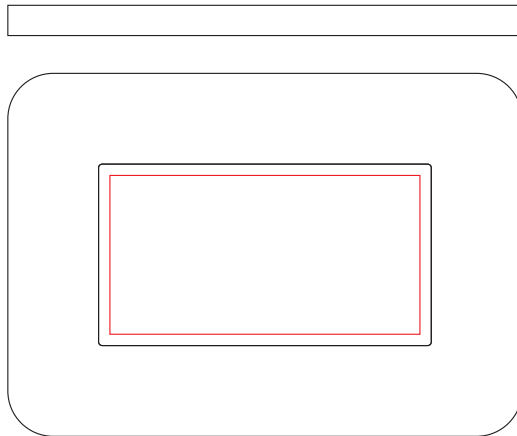

Decal

Decal Size : 44mm x 24mm
In Size : 41mm x 21mm (-1.5mm)

Decal

Decal Size : 23mm
In Size : 20mm (-1.5mm)

Mould Type : CC.870-A
Size : 68mm×48mm
Base Color : # _____ (ABS)
2nd Color : # _____
3rd Color : # _____
Denom : # _____

Mould Type : CC645-E **Base Color :** # _____
Size : 45mm **2nd Color :** # _____
Denom : 000 **3rd Color :** # _____